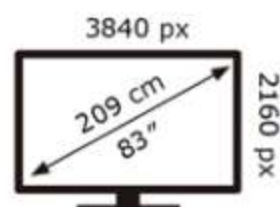

Samsung

QE83S85HAE

Samsung

QE83S85HAE

**125** kWh/1000h

**125** kWh/1000h

ABCDEF **G**  
**HDR**  
**240** kWh/1000h

ABCDEF **G**  
**HDR**  
**240** kWh/1000h