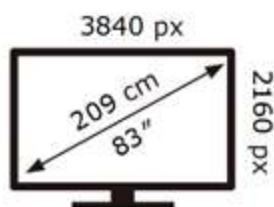

Samsung

QE83S85HAE

Samsung

QE83S85HAE

**125** kWh/1000h

**125** kWh/1000h

ABCDEF **G**  
**HDR**  
**240** kWh/1000h

ABCDEF **G**  
**HDR**  
**240** kWh/1000h